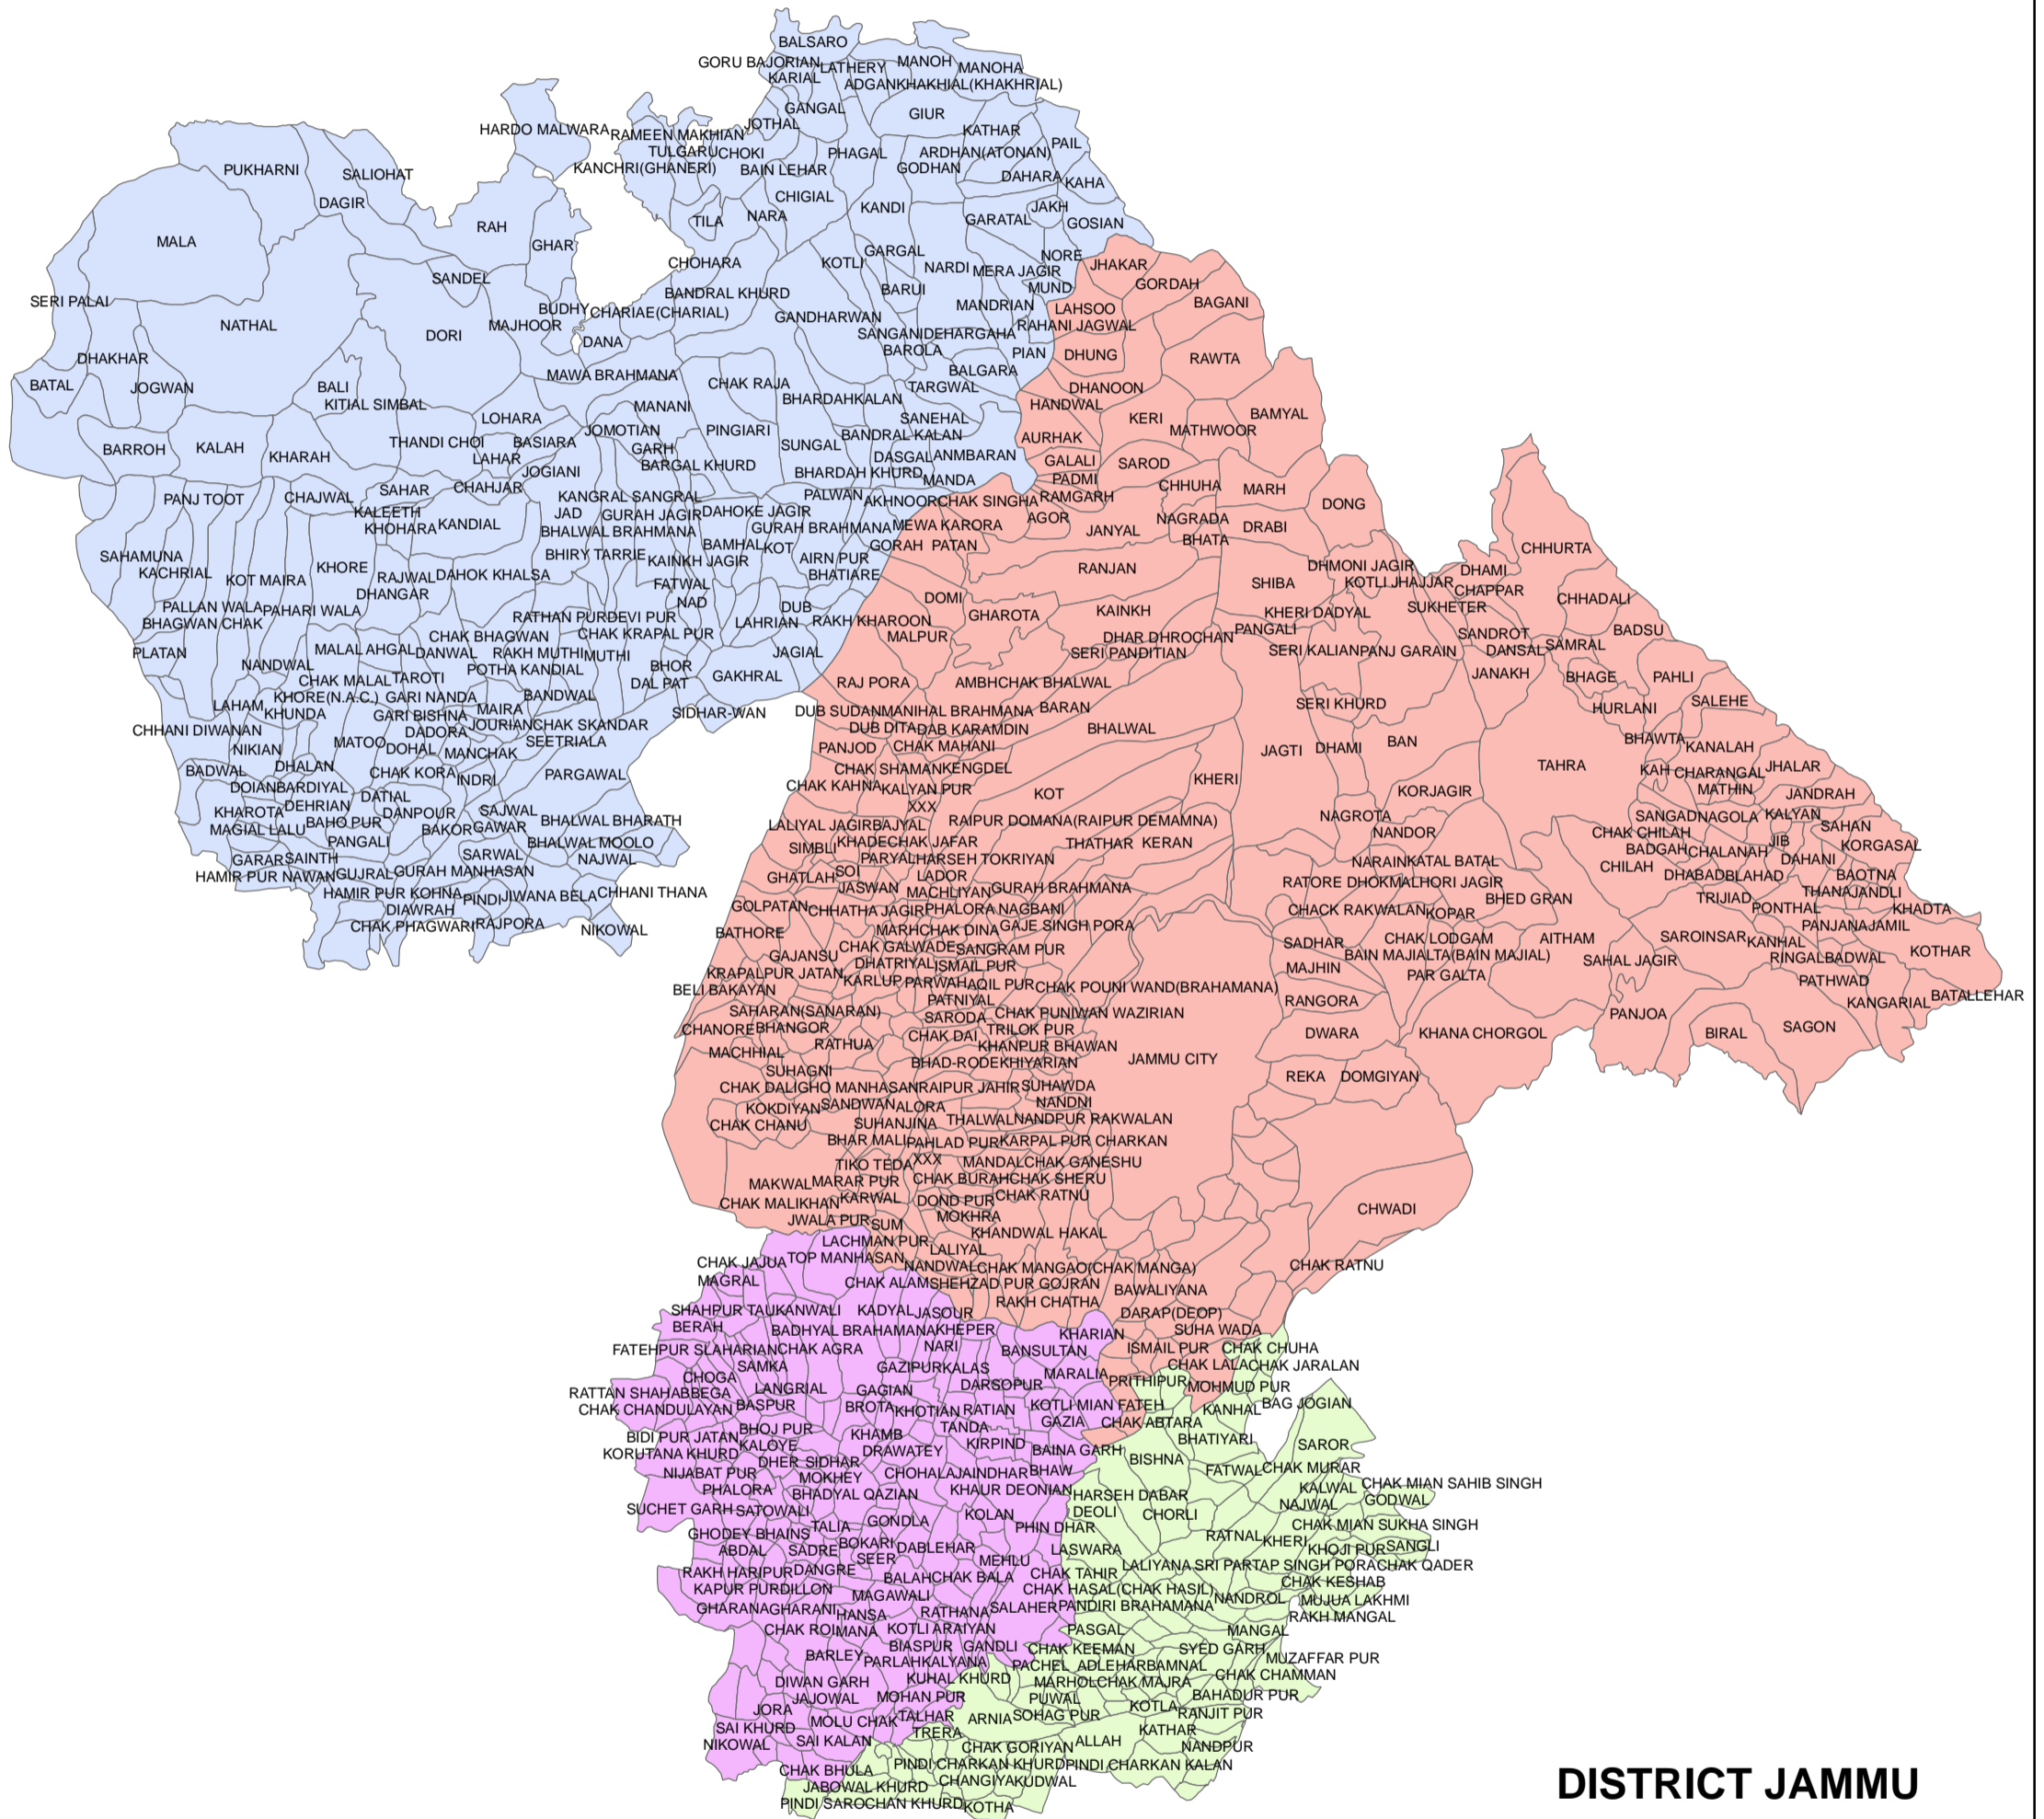

JAMMU DISTRICT HAVING TEHSIL AND VILLAGE BOUNDARIES

DISTRICT JAMMU

- AKHNOOR
- BISHNAH
- JAMMU
- RANBIRSINGH PORA