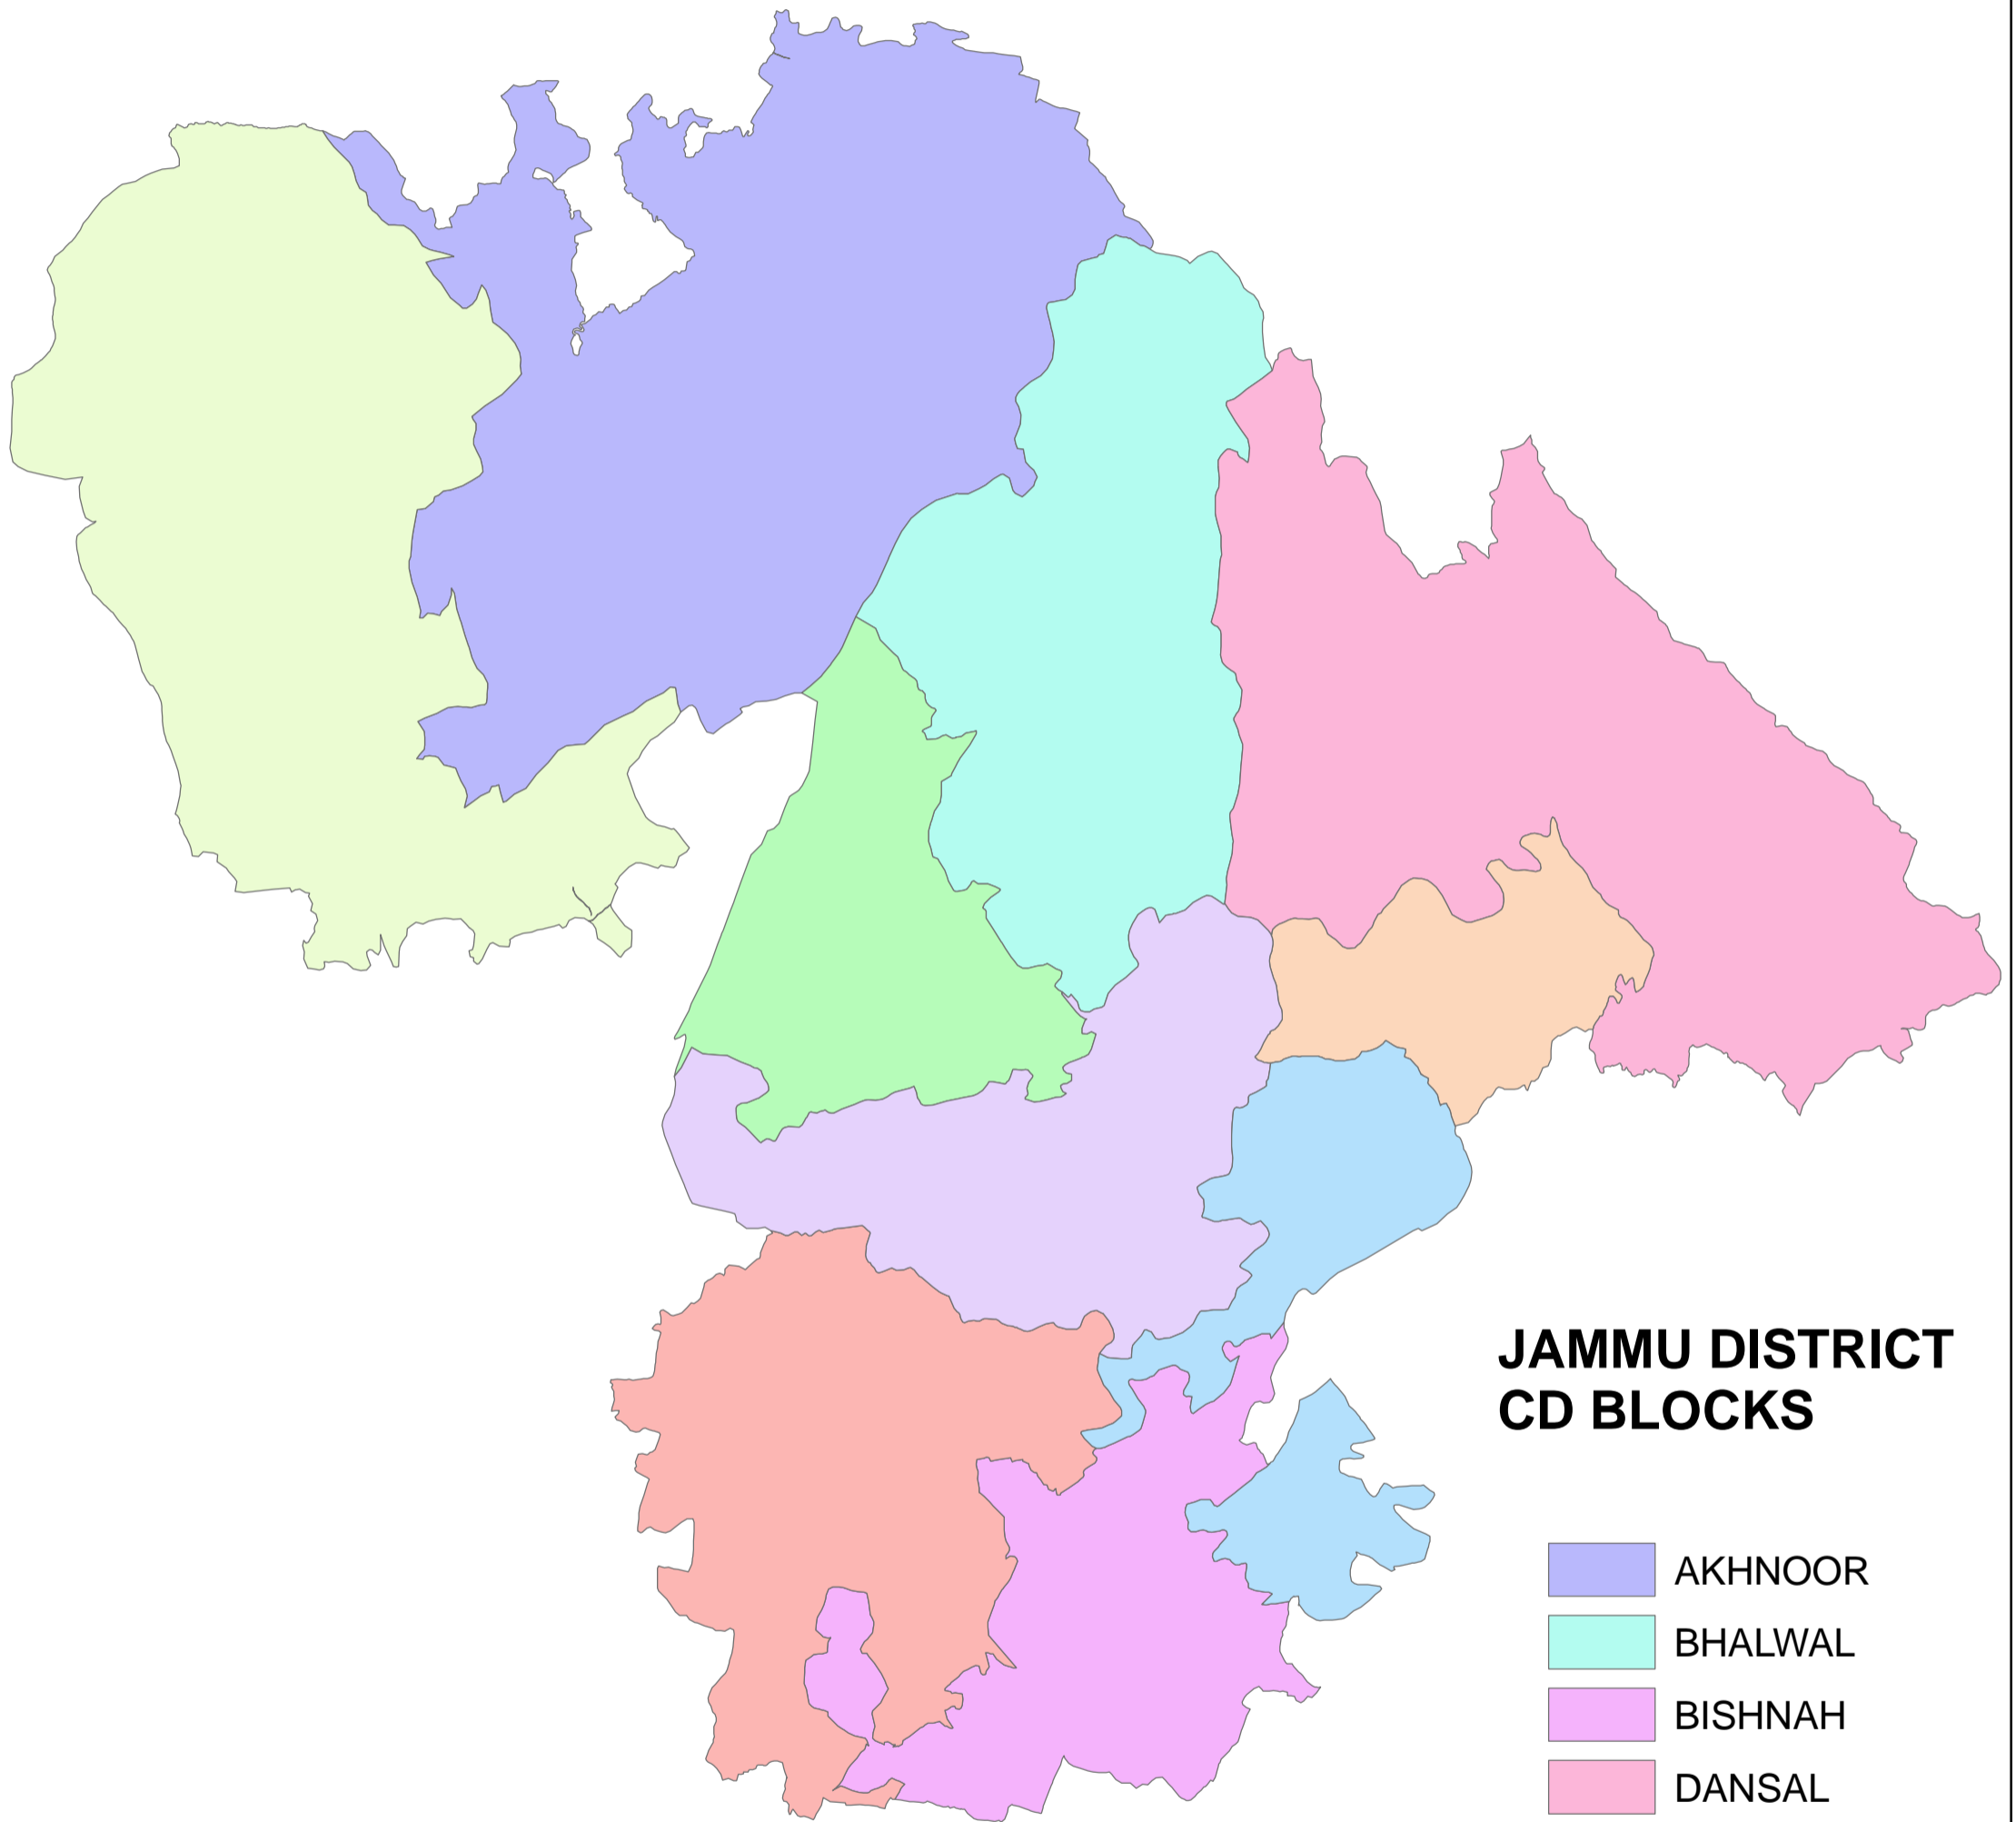

# CD BLOCKS OF JAMMU DISTRICT

## JAMMU DISTRICT CD BLOCKS

-  AKHNOOR
-  BHALWAL
-  BISHNAH
-  DANSAL
-  KHORE
-  MARH
-  PURMANDAL
-  R.S. PORA
-  SATWARI
-  VIJAYPUR